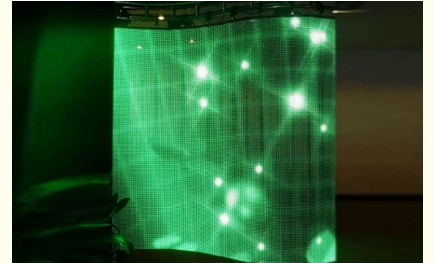

## High Refresh Rate 4mm Flexible LED Screen Full Hd Led Display 1000cd/

Our Product Introduction

for more products please visit us on [hdled-display.com](http://hdled-display.com)

### Product Specification

- Product Name: Flexible LED Screen
- Pixel Pitch: 4mm
- Pixel Configuration: 1R1G1B/SMD2121 Black Lamp
- Moduel Size(L×W)mm: 256mm×128mm
- Cabinet Size(L×W×H)mm: 512mm×512mm×90mm
- Driving Method: 1/16 Scan
- Driving IC: MBI5124 Or ICN 2038S
- Brightness: 1000cd/
- Contrast: 1000:1
- Highlight: **flexible led video wall, flexible led panel**

#### Application :

Widely used in stage, concert, TV studio, wedding, conference, ceremony gala, exhibition presentation, commercial advertising and other indoor rental events.